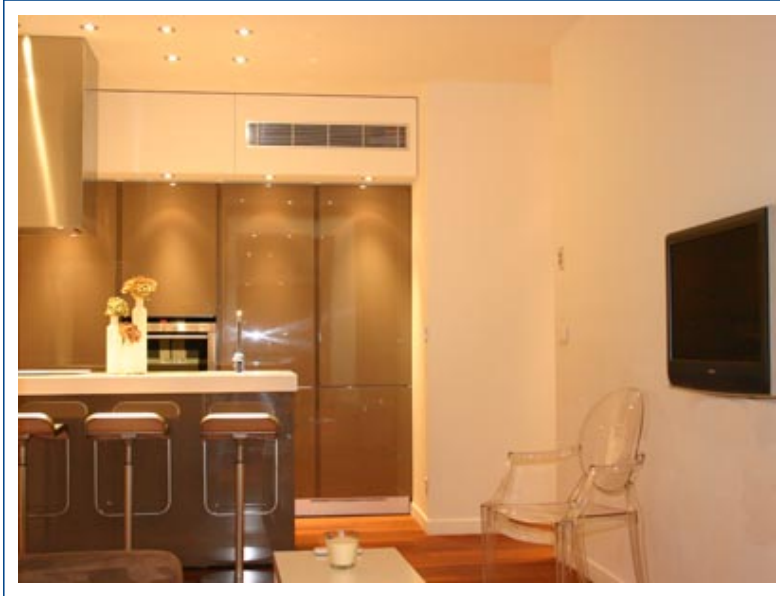

Joffre 1

Modernity and privacy two minutes from the Palais

This 4 bedroom apartment is just two minutes from the Palais des CongrÃ©s, and features tasteful modern decoration. There are four bedrooms, each with an ensuite bath/shower room, and WC.

The apartment has been cleverly arranged so that it can be split into two independent 2 bedroom apartments, each with its own kitchen, according genuine privacy to your guests.

This is a perfect rental for congress attendees, given its proximity to the Palais des CongrÃ©s. It is ideal for those who may prefer to reside in genuine independence, whilst remaining close to colleagues. A family with independent older children would also be comfortable in this stylish property.

Property Features

- Air Conditioning
- CD Player
- Cable TV
- Cooking utensils provided
- DVD Player
- Dishwasher
- Dryer
- Elevator
- Full Kitchen
- Internet Access
- Iron
- Ironing Board
- Linens provided
- Microwave
- Phone
- Refrigerator
- TV (No Cable/Satellite)
- Washer